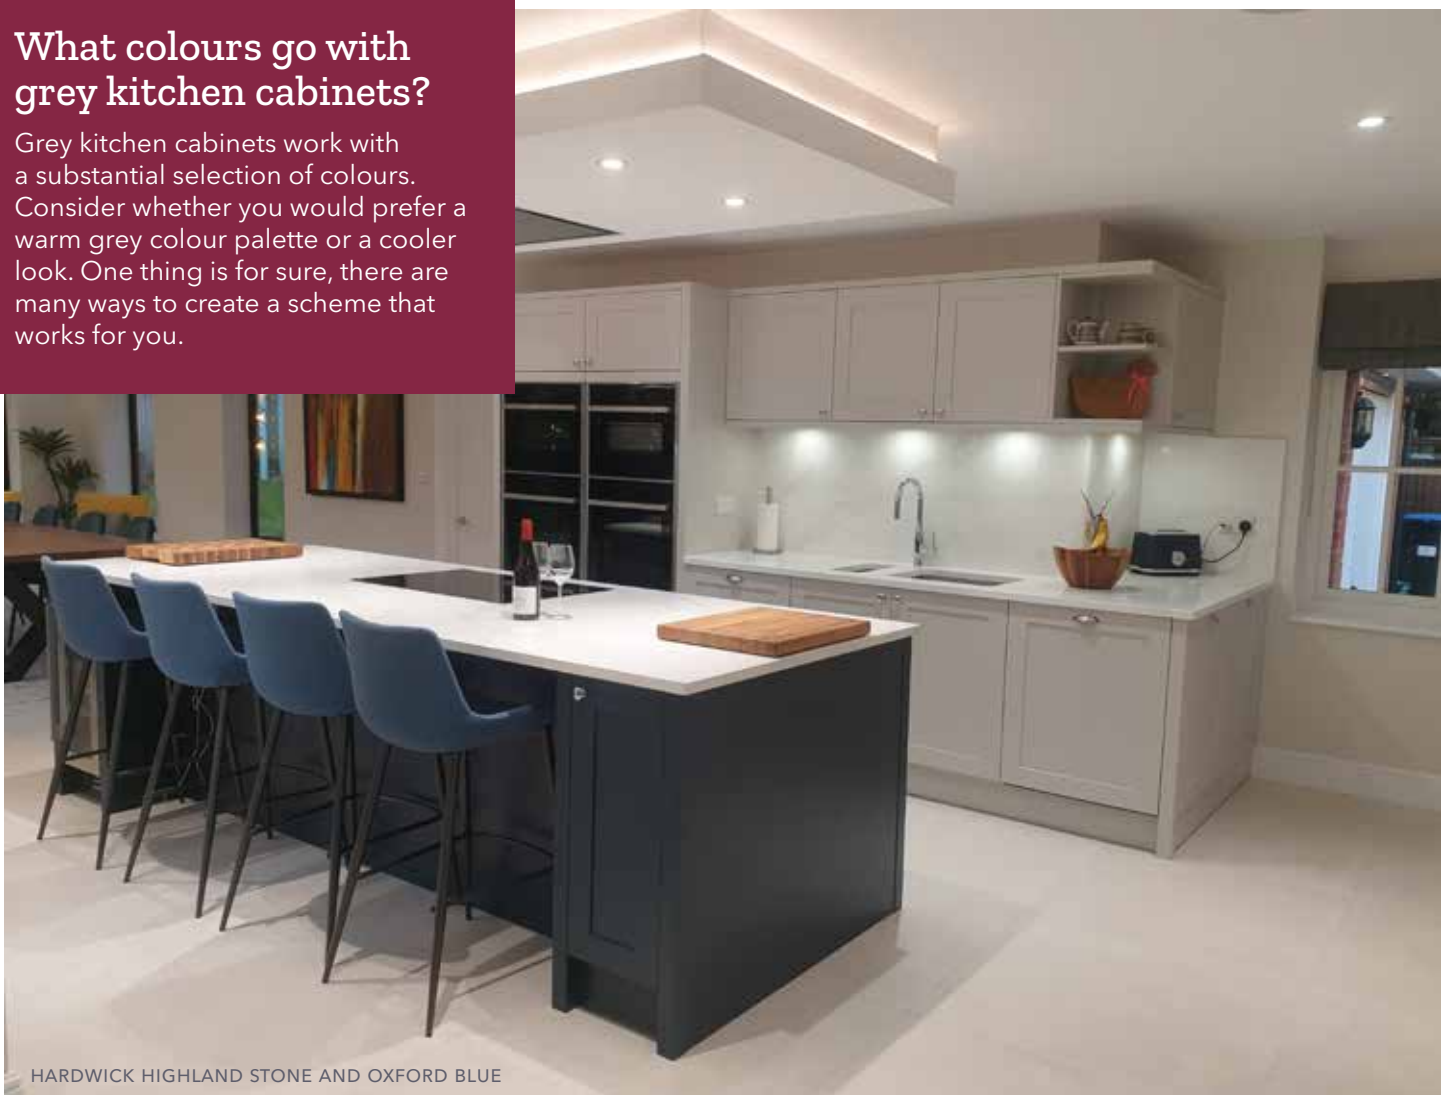

What colours go with grey kitchen cabinets?

Grey kitchen cabinets work with a substantial selection of colours. Consider whether you would prefer a warm grey colour palette or a cooler look. One thing is for sure, there are many ways to create a scheme that works for you.