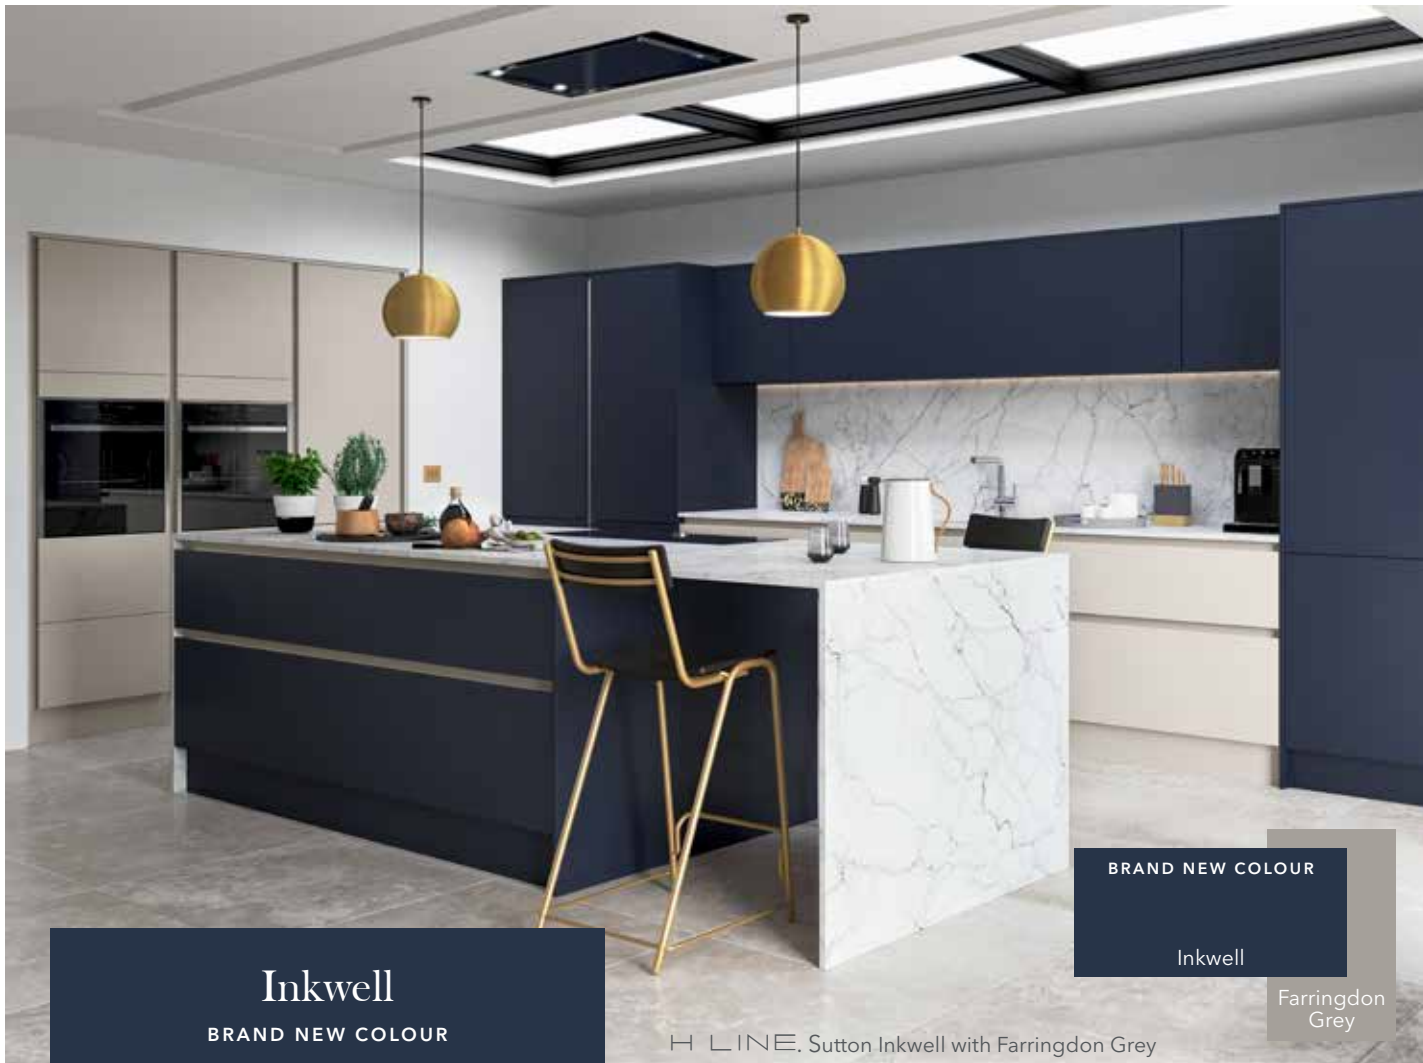

sigma3

kitchens
bedrooms
home office

MASTERCLASS[®]
KITCHENS

NEW *and* **NOTEWORTHY!**

NEW COLOURS, FINISHES AND ACCESSORIES

Hunter Green

BRAND NEW COLOUR

A beautiful, rich and opulent dark green painted colour available in all Painted ranges; Hampton, Roma, Marlborough, Ashbourne, Carnegie, Hardwick, Sherborne and Solva. Also available in H LINE Hampton and H LINE handle rail options.

BRAND NEW
COLOUR

Portland Oak

Farrington
Grey

Hunter
Green

Marlborough Hunter Green with Farrington Grey

Wisteria

BRAND NEW COLOUR

A whimsical and appealing painted colour available in all Painted ranges; Hampton, Roma, Marlborough, Ashbourne, Carnegie, Hardwick, Sherborne and Solva. Also available in H LINE Hampton and H LINE handle rail options.

BRAND NEW COLOUR

Wisteria

Light Grey

Portland Oak

Mulberry

BRAND NEW COLOUR
Inkwell
Farringdon Grey

Inkwell
BRAND NEW COLOUR

We are now introducing the luxuriously deep tones of Inkwell into Sutton and H LINE Sutton after it had been so well received in Shelford.

H LINE, Sutton Inkwell with Farringdon Grey

The *Living* Collection
Sutton Inkwell Sideboard

Solva Natural Oak
BRAND NEW FINISH

Introducing Natural Oak, a brand new finish available in Solva. Create a beautiful country look that will make a statement in any classic kitchen design