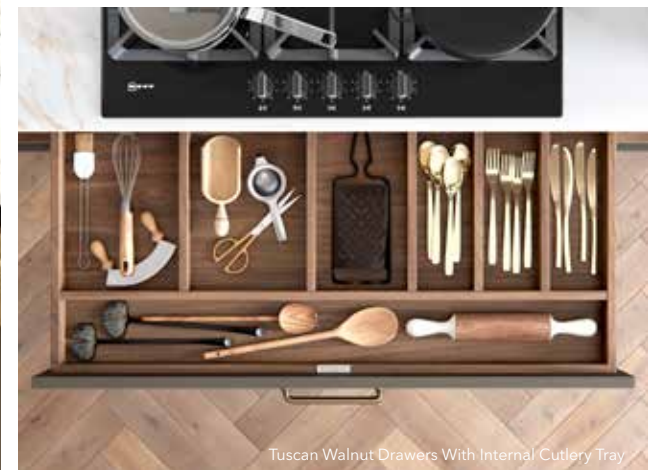

# The *Signature* Collection Drawer options

Legradox R-Design With Internal Drawers In Anthracite Linen

Combination Utensil Drawer shown in Tuscan Walnut  
- available in 800/900/1000mm wide

Portland Oak Drawers With Internal Cutlery Tray