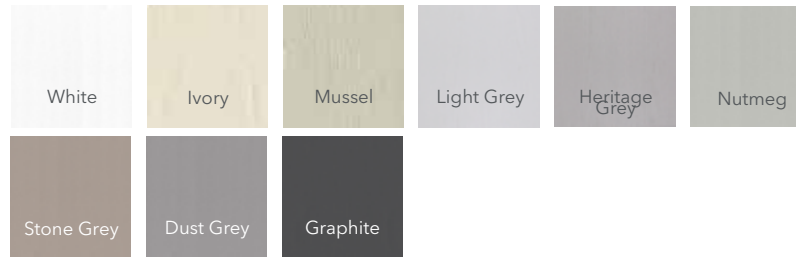

Wimbourne

Shaker style five piece door with 111mm stiles and 2mm chamfered end caps. 22mm MDF construction wrapped in a vertical grained vinyl. Drawer fronts are solid slab panel.