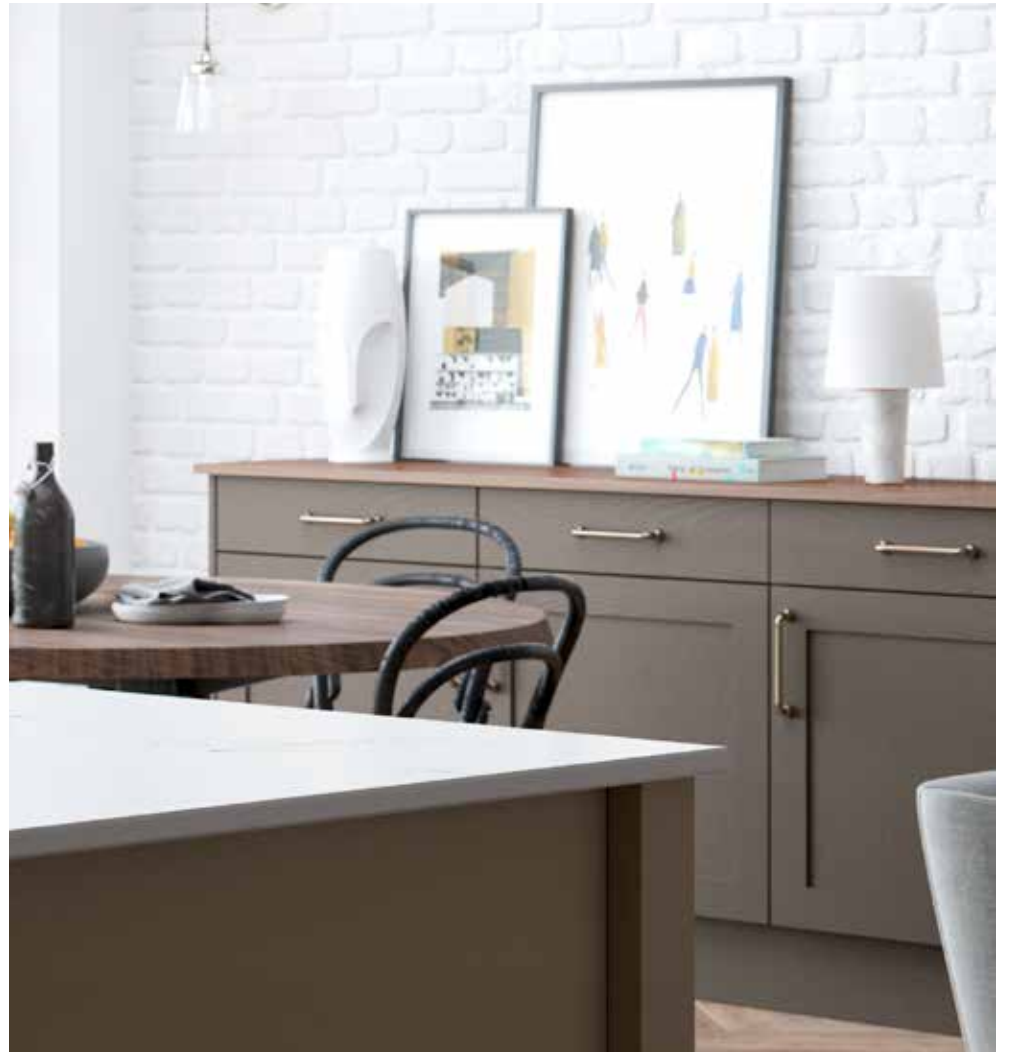

The
Connery

The *Signature* Collection

Turn to page 150 for
more information