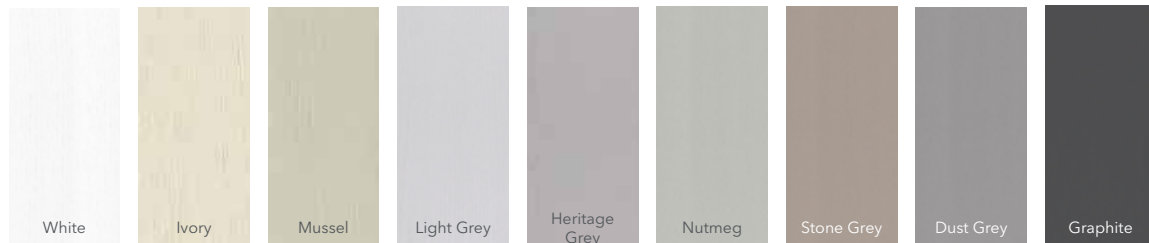

Wimbourne

GRAINED PAINTED EFFECT

A stunning five piece design with a fabulous grey based palette and Ash effect finish.