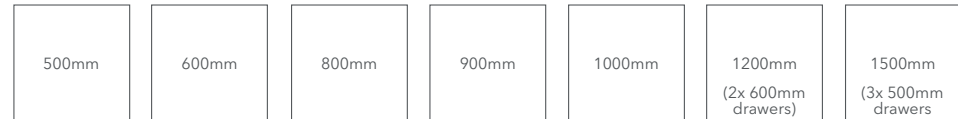

Width Options