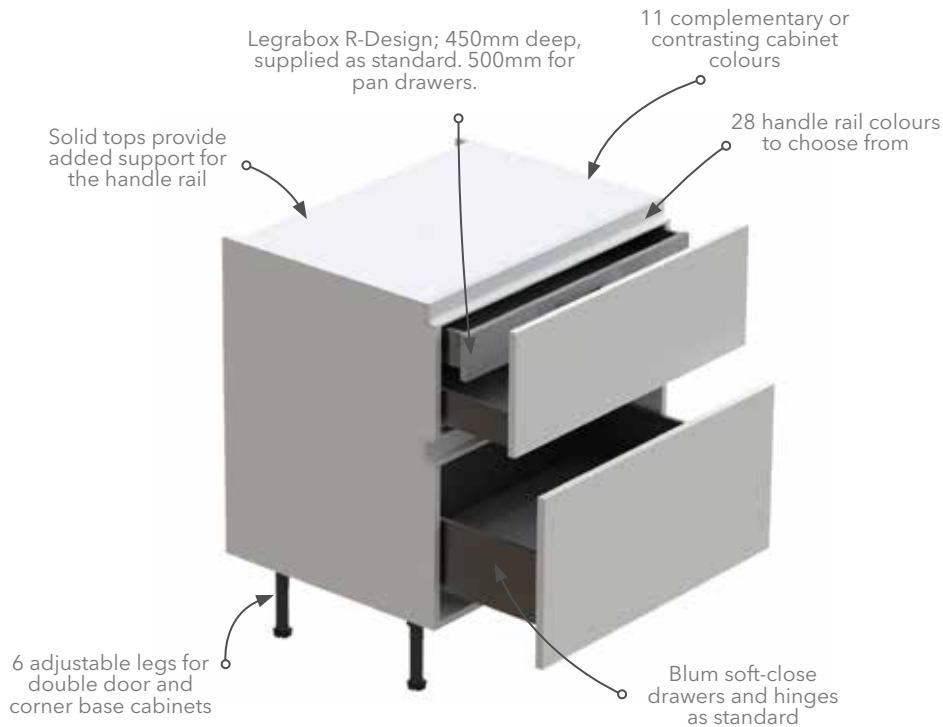

Wine Rack

Floating Cabinets

Feature Panelling

Legrabox R-Design with Internal Drawers

Open Shelving

Floating Island

28 Handle Rail Choices

Linea - Widest Drawers

# CABINET SPECIFICATIONS

For more information, visit [masterclasskitchens.co.uk](http://masterclasskitchens.co.uk)

## H Line Base Cabinet

- Fully assembled 18mm, rigid base cabinets for superior quality
- Full height, solid backs and tops for added rigidity
- Durable 1mm edge to all exposed edges
- Base units are 600mm deep (to allow for sinks & hobs) & 760mm deep as an option
- All edging is finished with a soft radius and highly water resistant PUR adhesive with no visible glue line
- All fittings are secured using Euro bolt fittings - stronger and more accurate than screws
- 48mm service void

## H Line Wall Cabinet

- Fully assembled 18mm, rigid wall cabinets for superior quality
- Durable 1mm edge to all exposed edges
- 11 complementary or contrasting cabinet colours
- Wall cabinets are 340mm deep with an aluminium strip in the cabinet base panel for extra support
- Adjustable shelves
- 5 heights to choose from
- 18mm service void