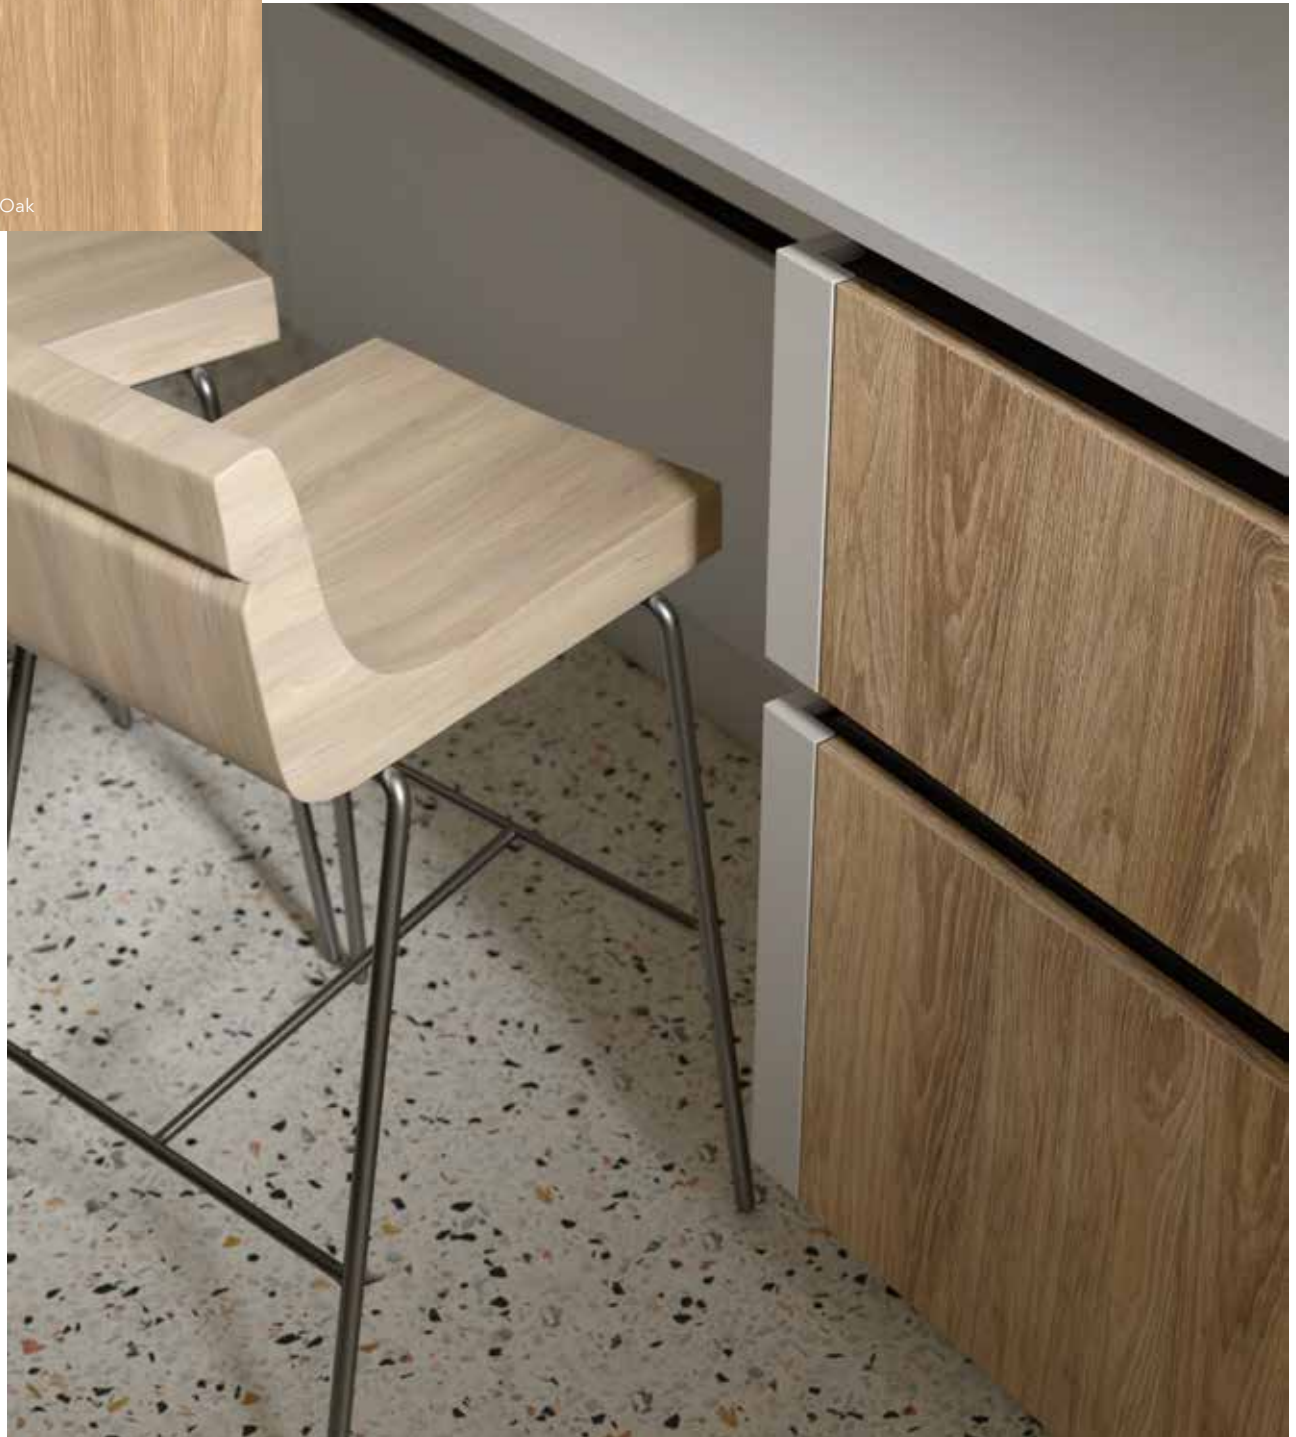

Sutton Scots Grey