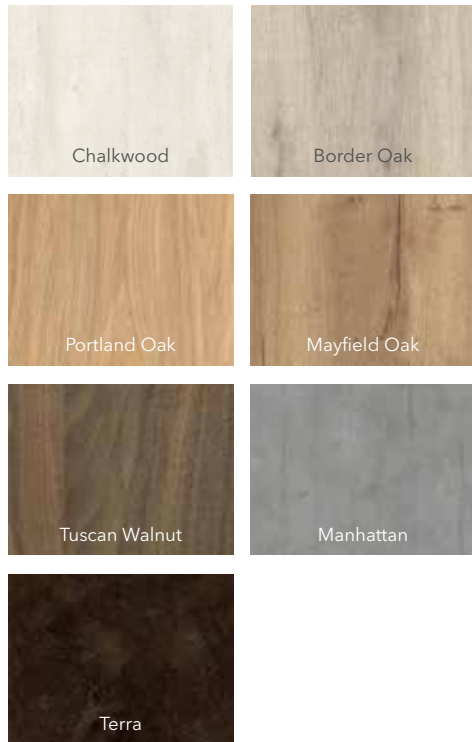

MADOC

Whether you want a rustic or über modern finish, Madoc can offer it all. Choose from the warm rich tones of Mayfield Oak or the dark, sultry tones of Terra to completely personalise your kitchen scheme. The perfect accent to our Sutton, Lumina or Hampton ranges.