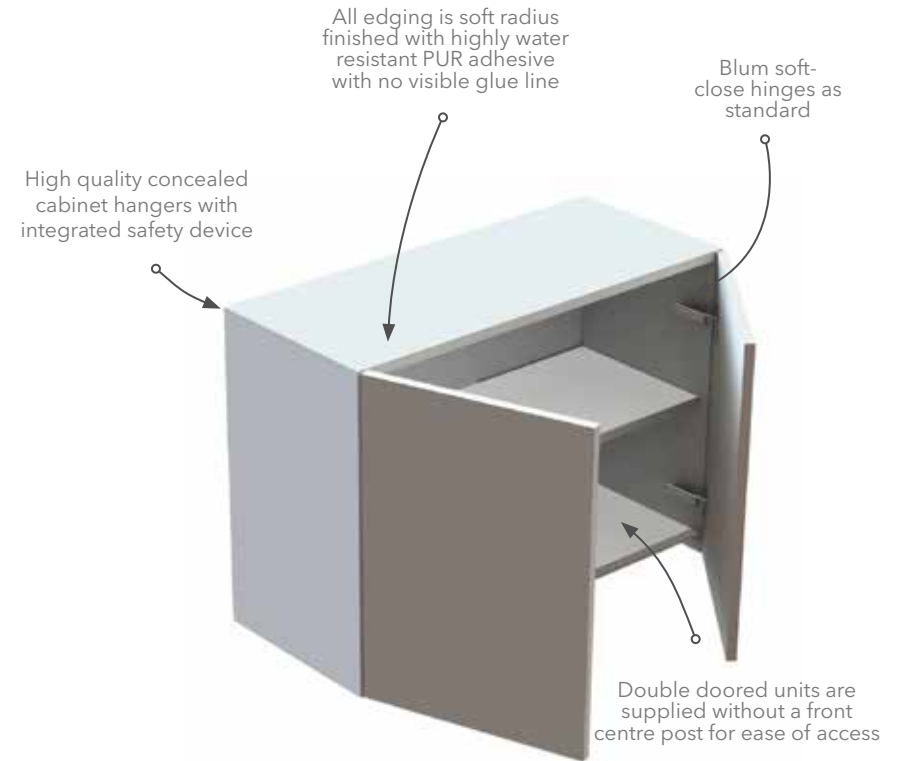

Wine Rack

Floating Cabinets

Feature Panelling

Legrabox R-Design with Internal Drawers

Open Shelving

Floating Island

28 Handle Rail Choices

Linea - Widest Drawers

## AFFORDABLE LUXURY

The Living Collection is a range of free standing furniture that enables you to seamlessly connect and complement the furniture between your kitchen and other areas of your home. It is all about creating your own style, perfect for multi-functional, family homes that embody today's demand for open plan living. [masterclasskitchens.co.uk/freestanding-furniture](http://masterclasskitchens.co.uk/freestanding-furniture)

# CABINET SPECIFICATIONS

For more information, visit [masterclasskitchens.co.uk](http://masterclasskitchens.co.uk)

## H Line Base Cabinet

- Fully assembled 18mm, rigid base cabinets for superior quality
- Full height, solid backs and tops for added rigidity
- Durable 1mm edge to all exposed edges
- Base units are 600mm deep (to allow for sinks & hobs) & 760mm deep as an option
- All edging is finished with a soft radius and highly water resistant PUR adhesive with no visible glue line
- All fittings are secured using Euro bolt fittings - stronger and more accurate than screws
- 48mm service void