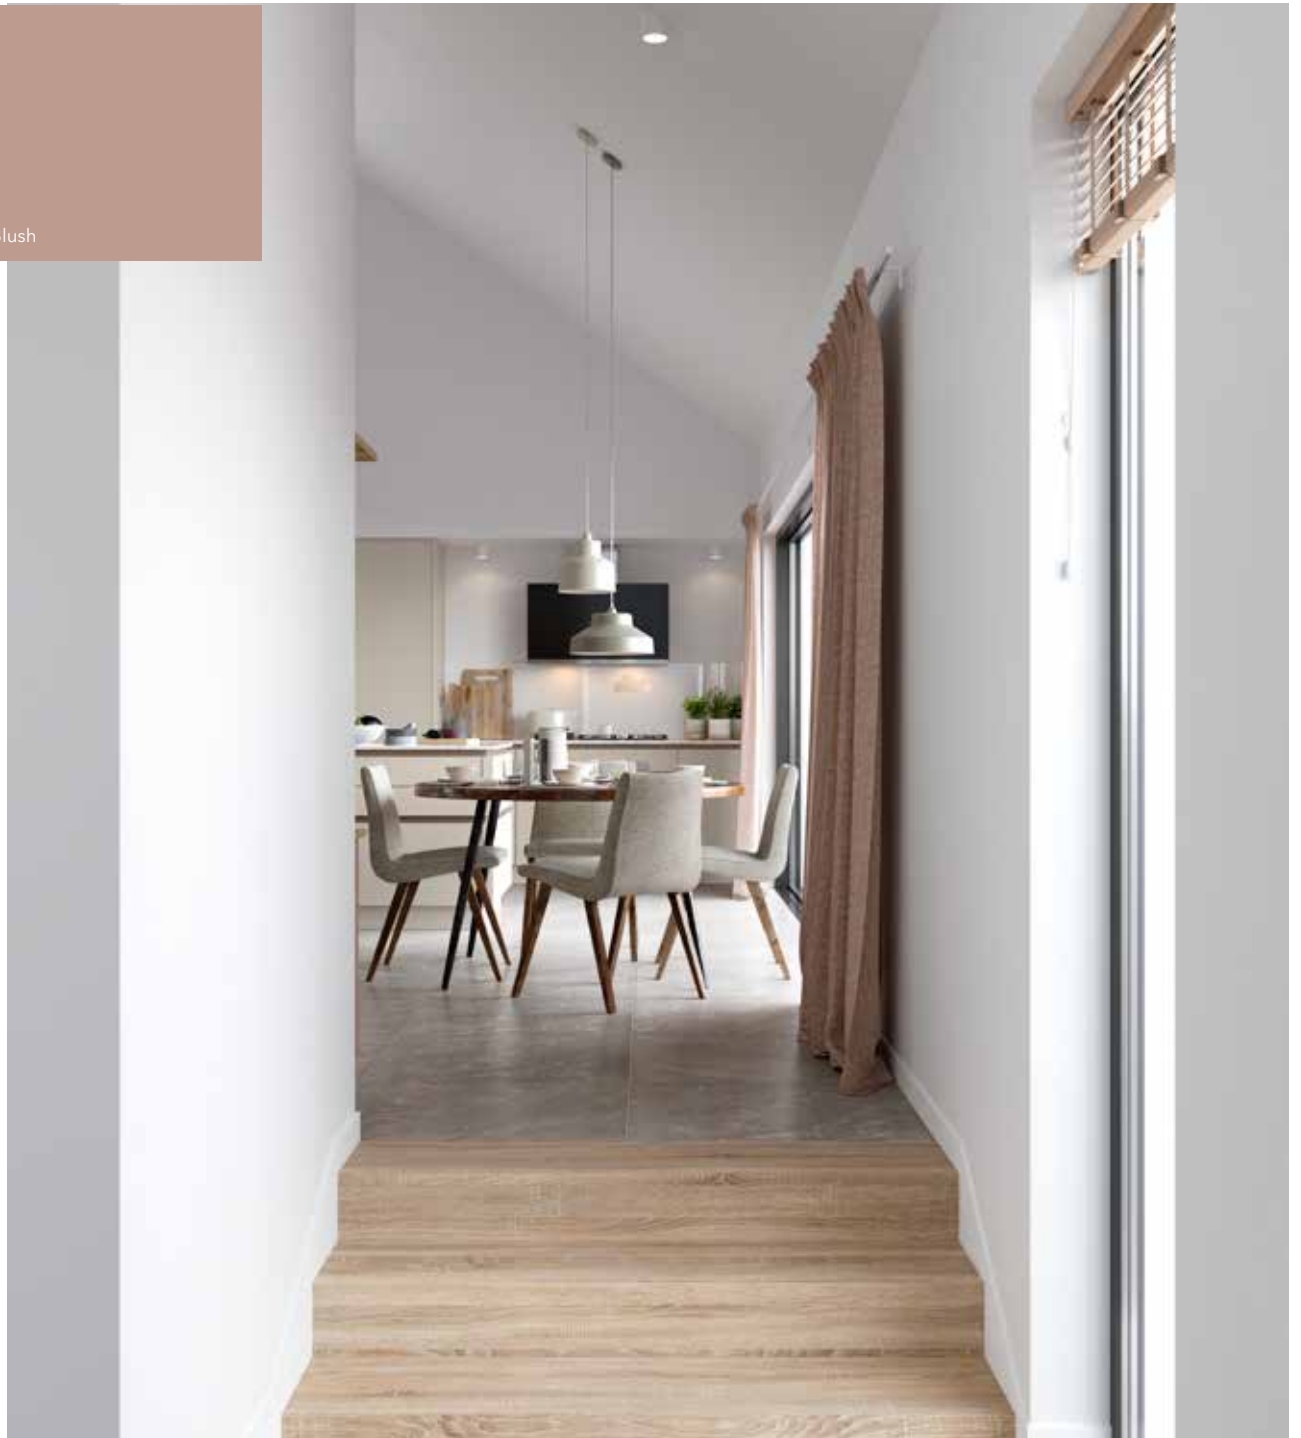

Stone Grey

Sutton Autumn Blush

H LINE

Sutton Highland Stone with Stone
Grey Handle Rail and Autumn Blush

Sutton Highland Stone