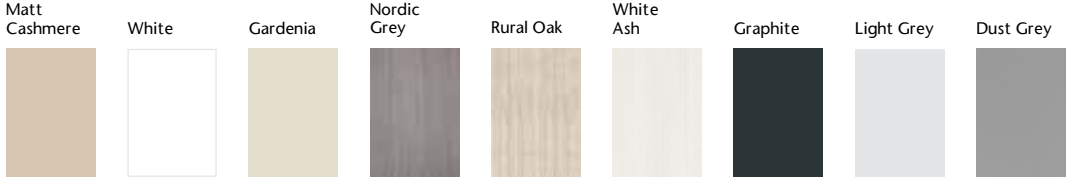

Our knee space drawers complete any dressing table. These slimline sectioned drawers are great for jewellery, perfume and trinkets. Here we have gone a step further and positioned two side by side to greater effect, allowing space for larger items such as this upholstered ottoman.

Use more than one unit to create a stylish storage solution.