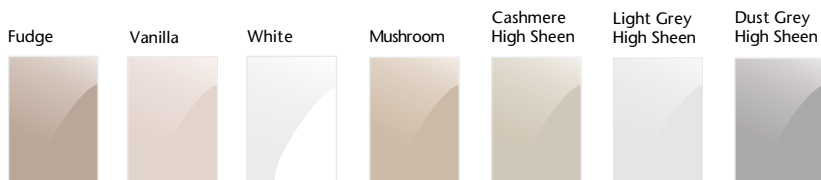

We have tailored storage available in a range of styles and finishes so that you can find the perfect choice for your space.

**Home Office**

**Bi-Fold**

**Fitted Lounge**

**Painted Finishes**

**High Sheen Finishes**