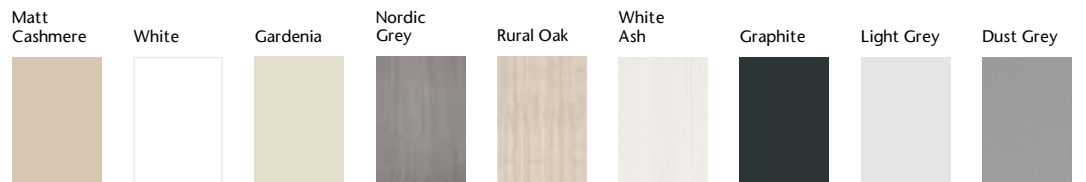

The photographs on this page show the range designed as 'Push to open' with no handles. This feature is an upgrade and is design dependent. Please ask your retailer for details.