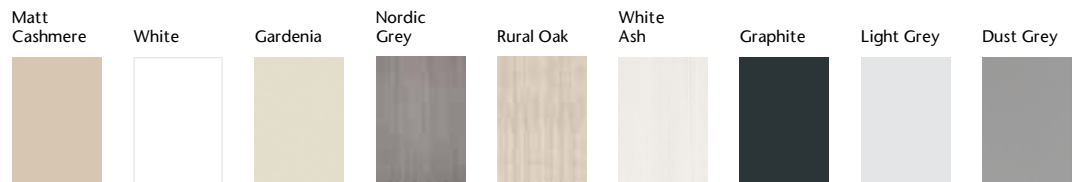

Image shows upgrade handles. Please ask your retailer for details.