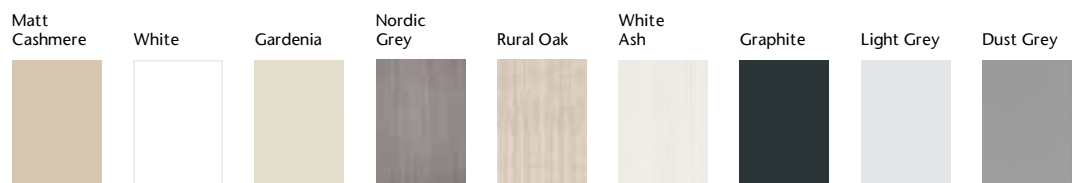

Image shows upgrade handles. Please ask your retailer for details.