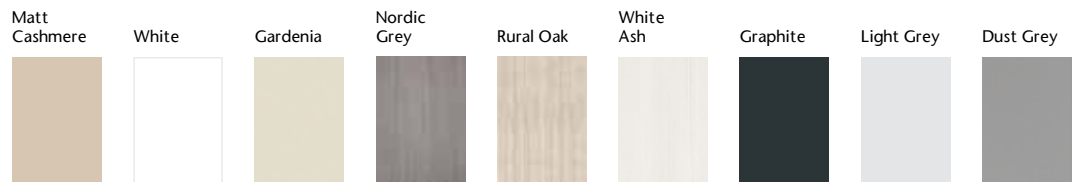

Personalise your room with a padded headboard in one of our designer fabrics.