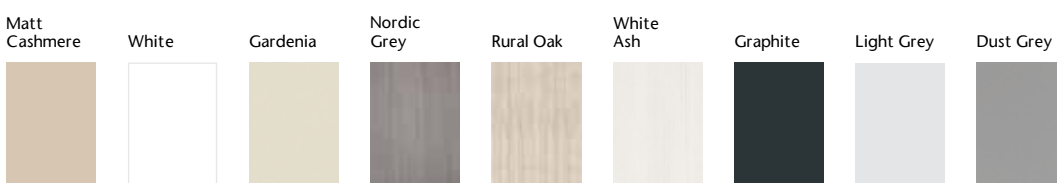

Matt Finishes