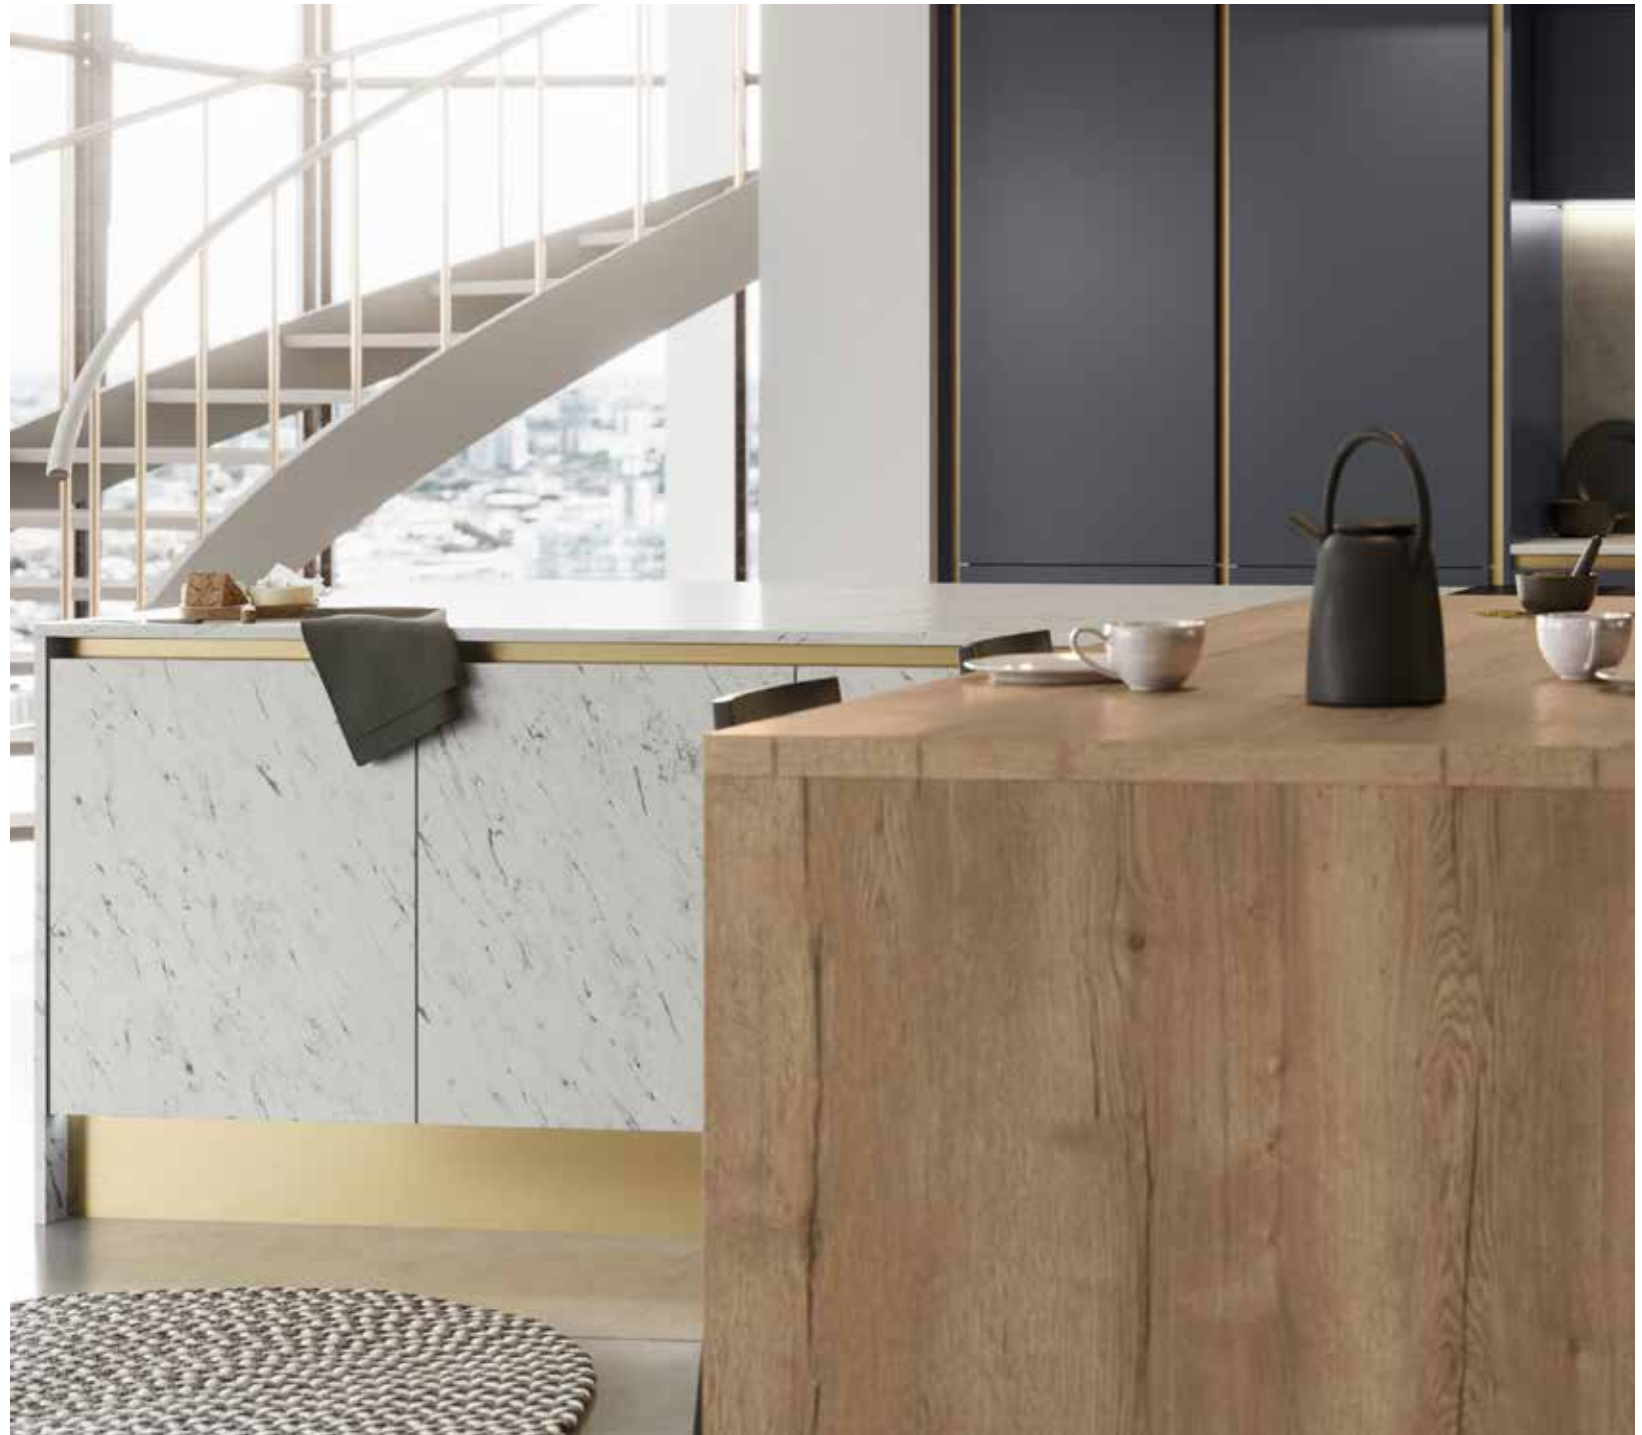

Get the look...

Sutton Heather Slate
SILK FLAT SLAB DOOR

Milano Carrara Marble
MARBLE EFFECT WORKTOP AND
MATCHING SPLASHBACK

Ligna Mayfield Oak
WOOD EFFECT WORKTOP

Metalix Brass
SPLASHBACK AND MATCHING HANDLES