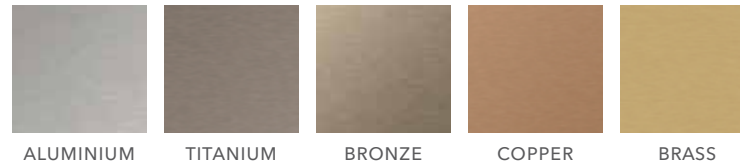

METALIX
ALSO AVAILABLE:

- ✓ Matching splashbacks
- ✓ Matching upstands

7