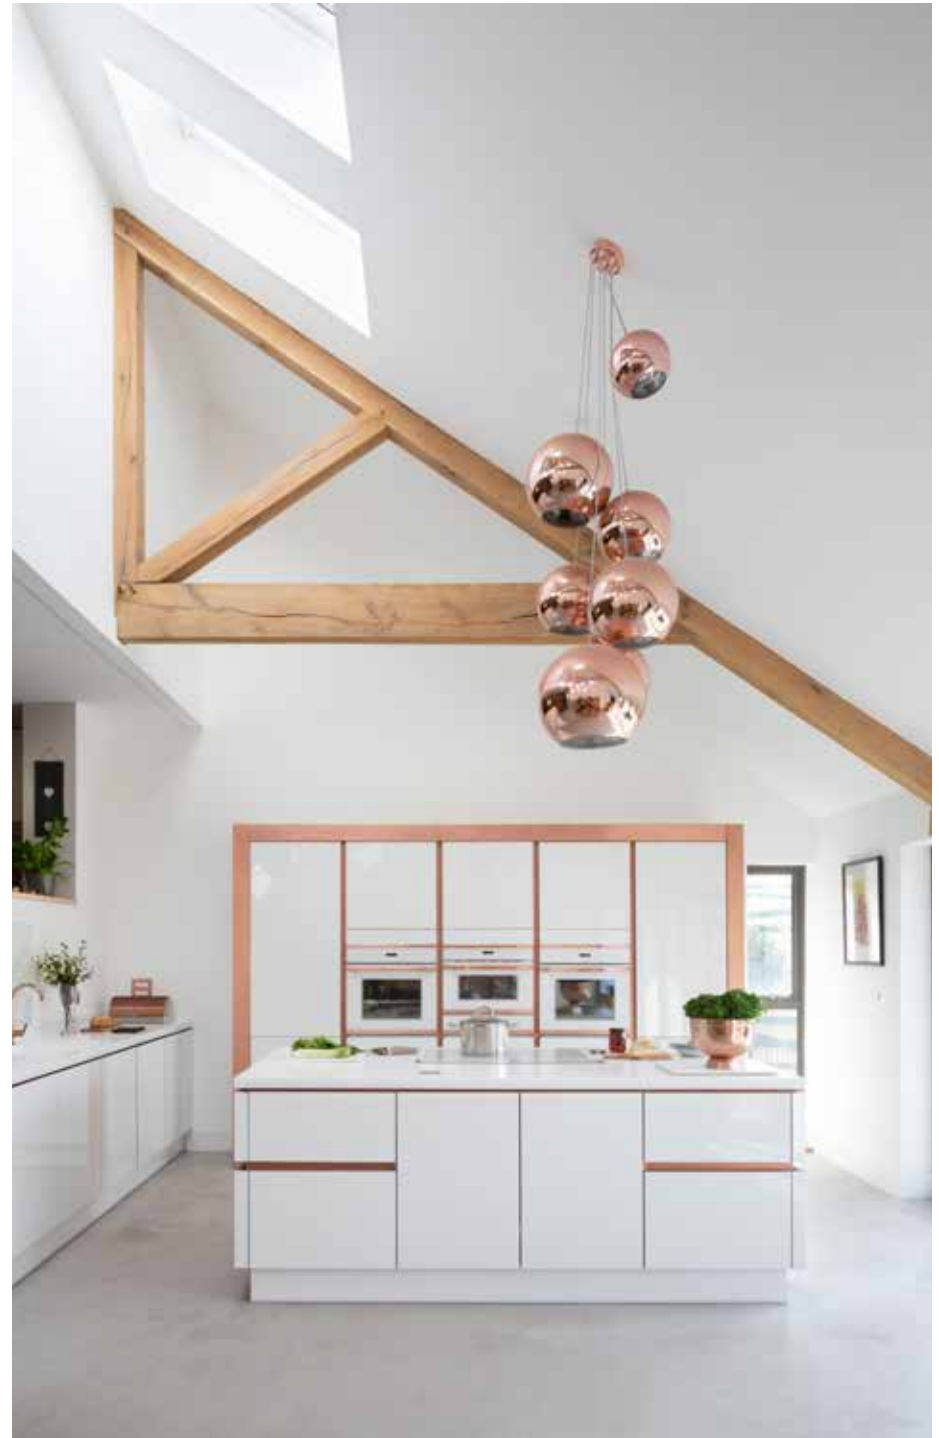

Visit our website to see more inspirational Real Kitchens

H Line Lumina
WHITE WITH COPPER HANDLE RAIL

Be inspired by our Real Kitchens

Take a look at how this customer used The Cool Palette in their kitchen scheme.