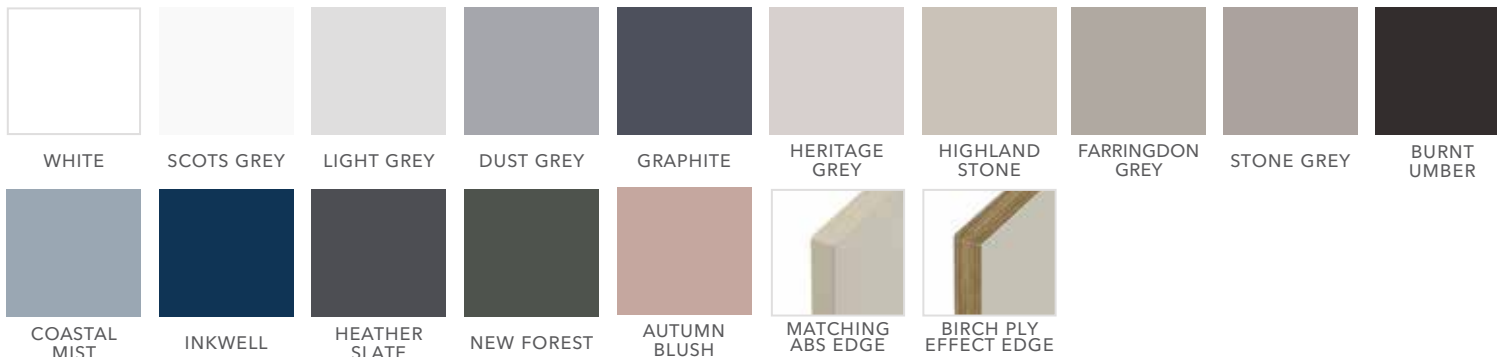

- MDF core flat slab door
- 'Silk' finished cold pressed front face
- 1mm 'Silk' ABS edging
- 1mm soft radius corners and edges
- The door has a matching reverse
- Doors and drawers 18.5mm thick