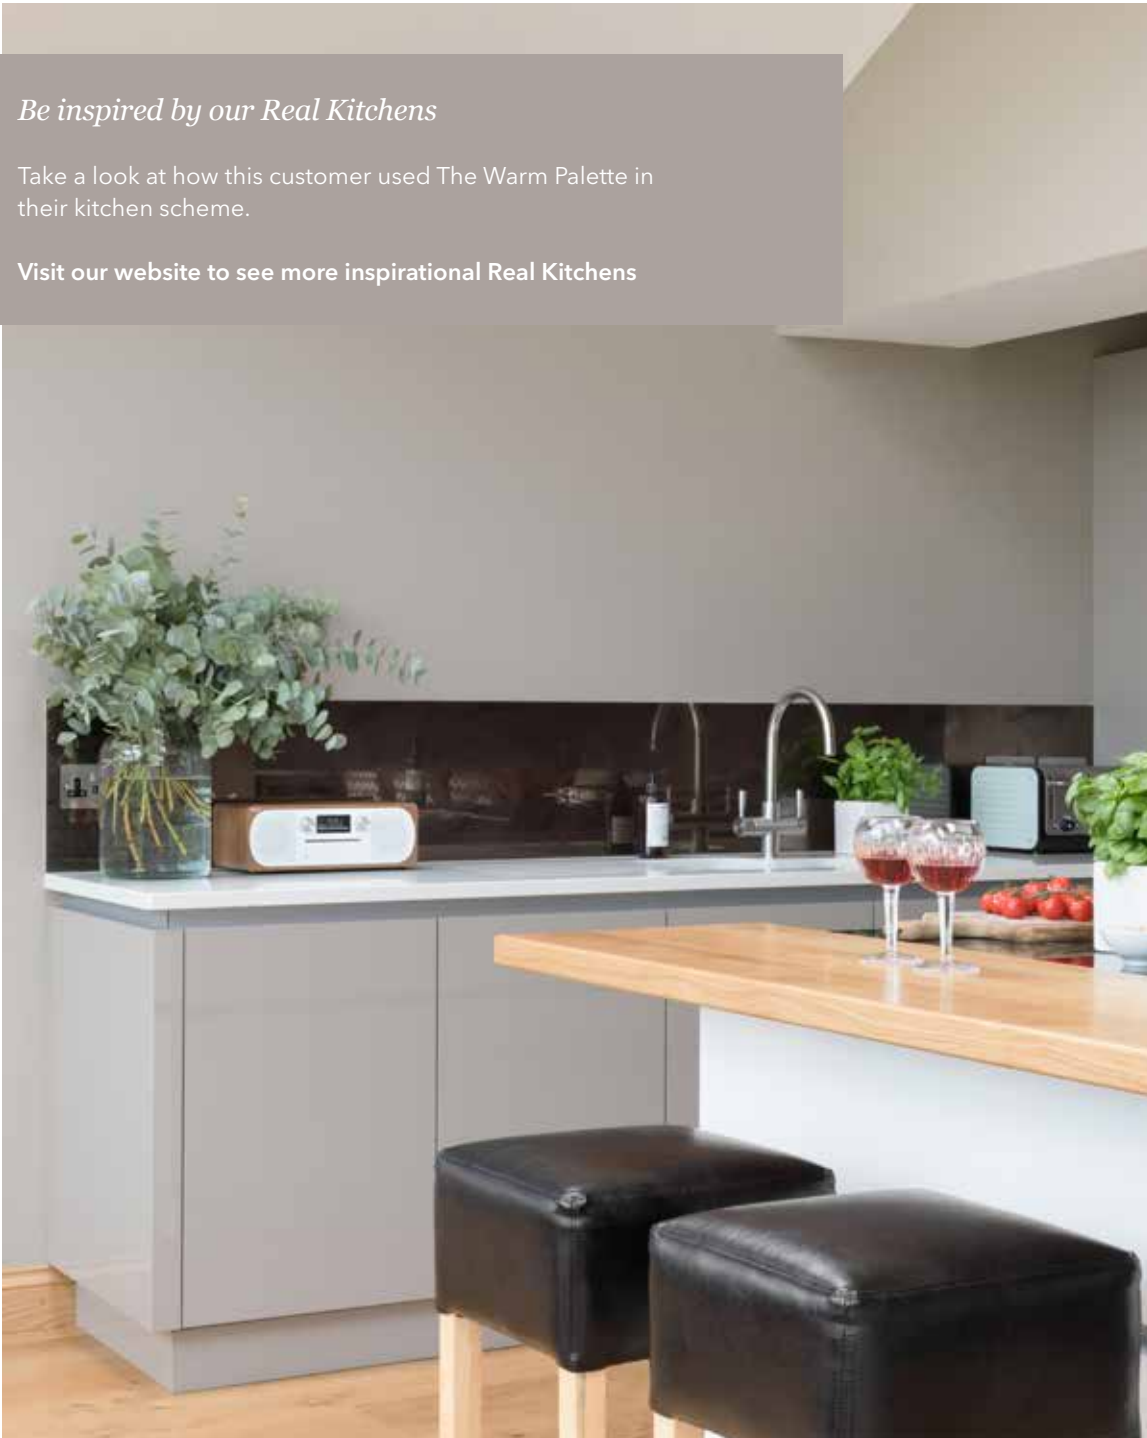

Be inspired by our Real Kitchens

Take a look at how this customer used The Warm Palette in their kitchen scheme.

Visit our website to see more inspirational Real Kitchens