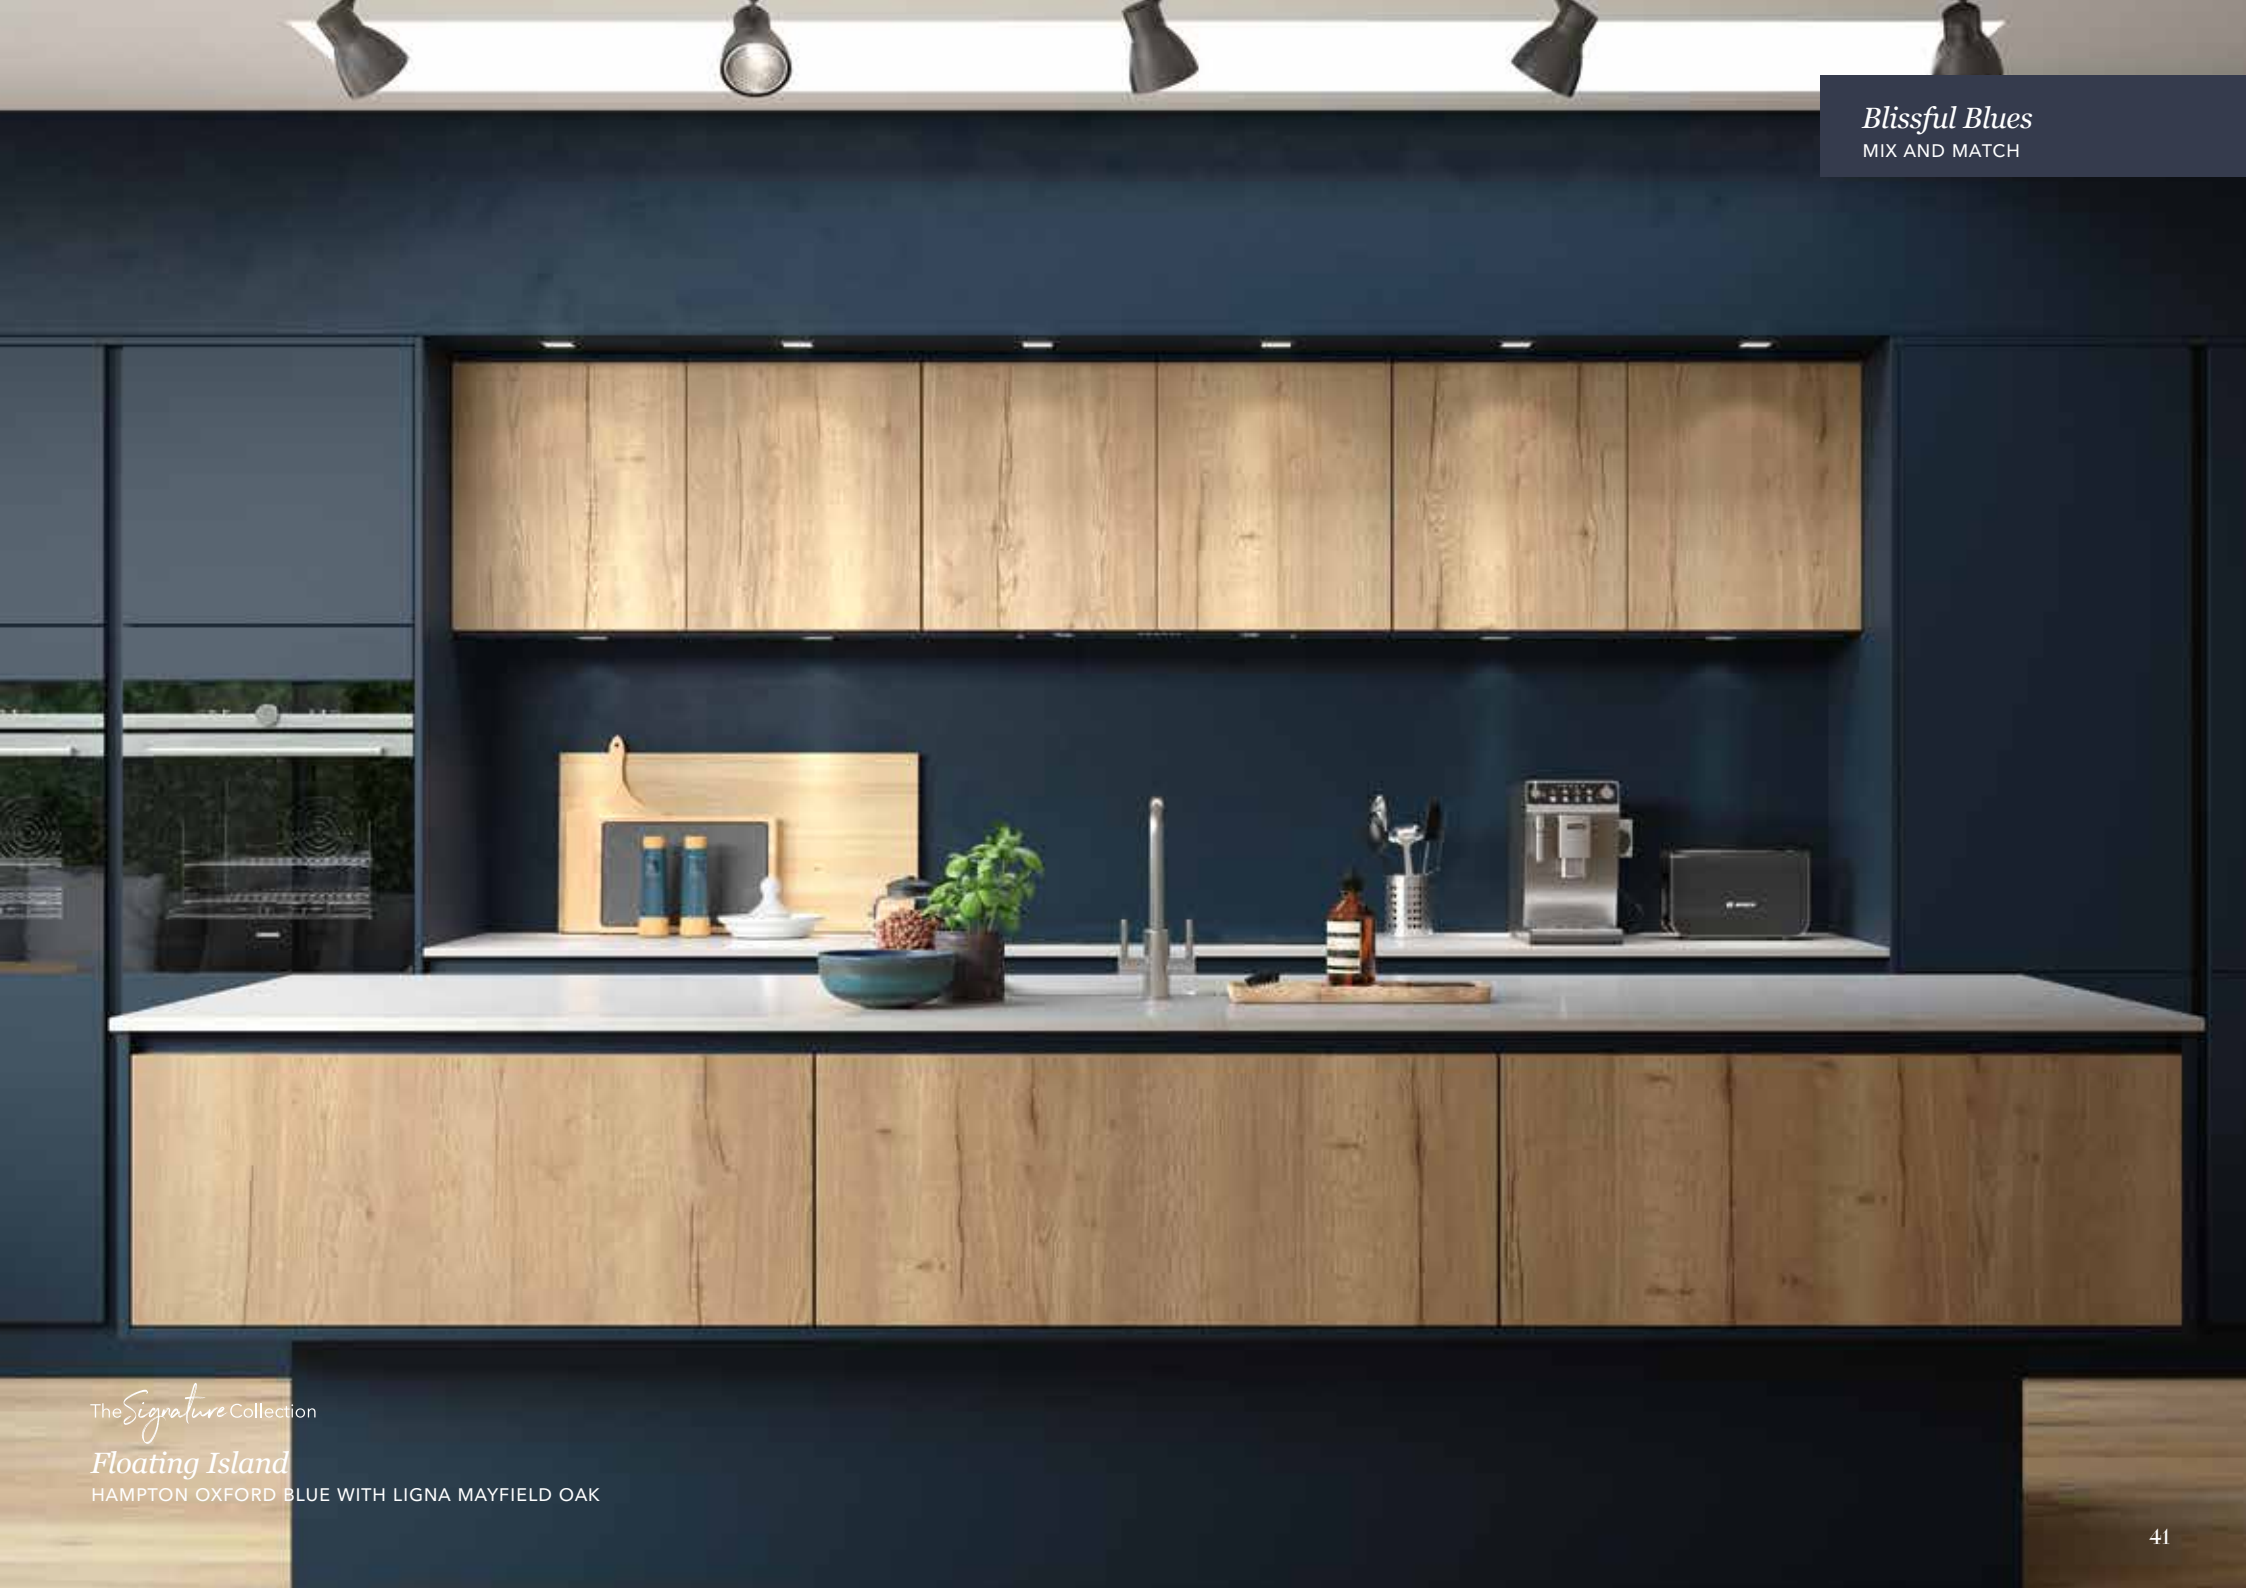

Get the look...

Hampton Oxford Blue
SILK PAINTED FLAT SLAB DOOR
WITH MATCHING HANDLE RAIL

Ligna Mayfield Oak
WOOD EFFECT WORKTOP

Milano Levante Marble
MARBLE EFFECT WORKTOP

Blissful Blues
MIX AND MATCH

The *Signature* Collection