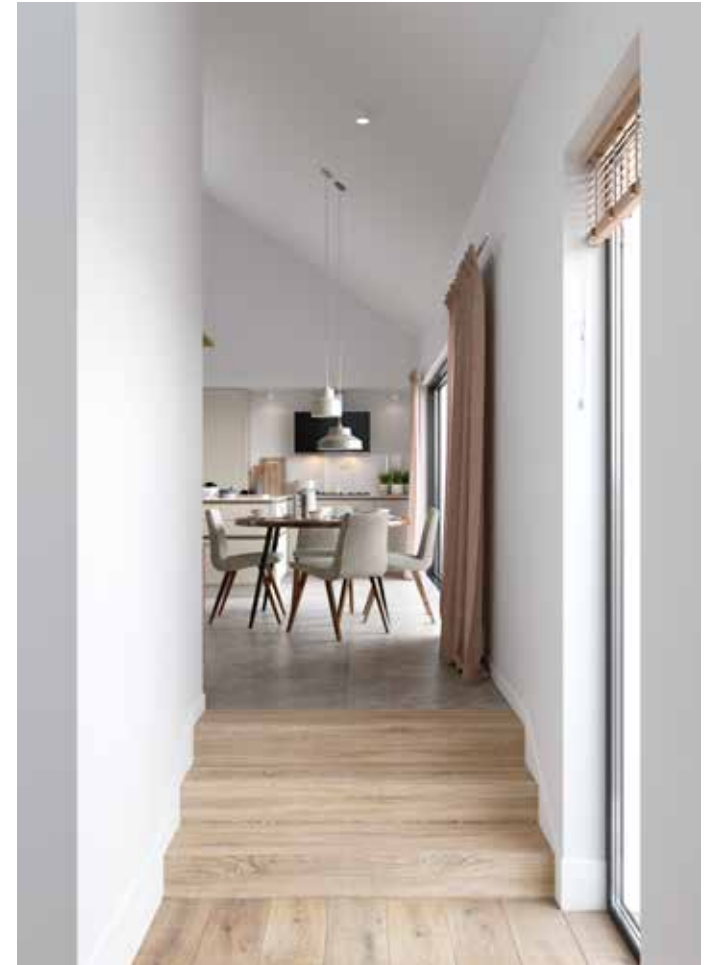

Get the look...

Sutton *Highland Stone*
SILK FLAT SLAB DOOR

Sutton *Autumn Blush*
SILK FLAT SLAB DOOR

Milano *Carrara Marble*
MARBLE EFFECT WORKTOP

Stone *Grey*
CONTRASTING HANDLE RAIL

The *Living* Collection
Sideboard with Media Shelf
SUTTON AUTUMN BLUSH