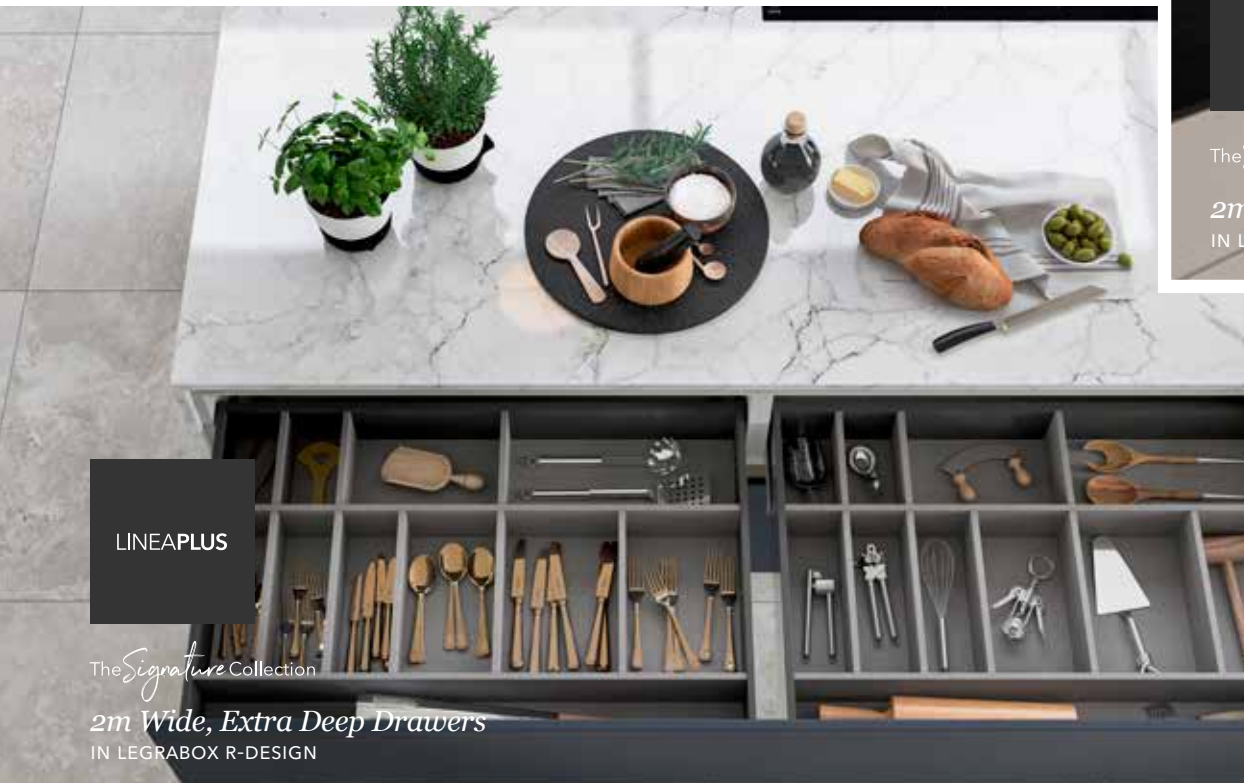

Don't forget to share your very best memories with us on social media.

LINEA

The *Signature* Collection
2m Wide Wall Cabinets
WITH LIFT UP MECHANISM

LINEA

The *Signature* Collection
2m Wide Drawers
IN LARNA HIGHLAND STONE

LINEA PLUS

The *Signature* Collection
2m Wide, Extra Deep Drawers
IN LEGRABOX R-DESIGN

The *Signature* Collection

Quintessentially Masterclass, The Signature Collection is so much more than a range of highly desirable and iconic pieces of furniture. It is a lifestyle choice, committed to giving you the best possible experience when selecting what goes into your new kitchen.