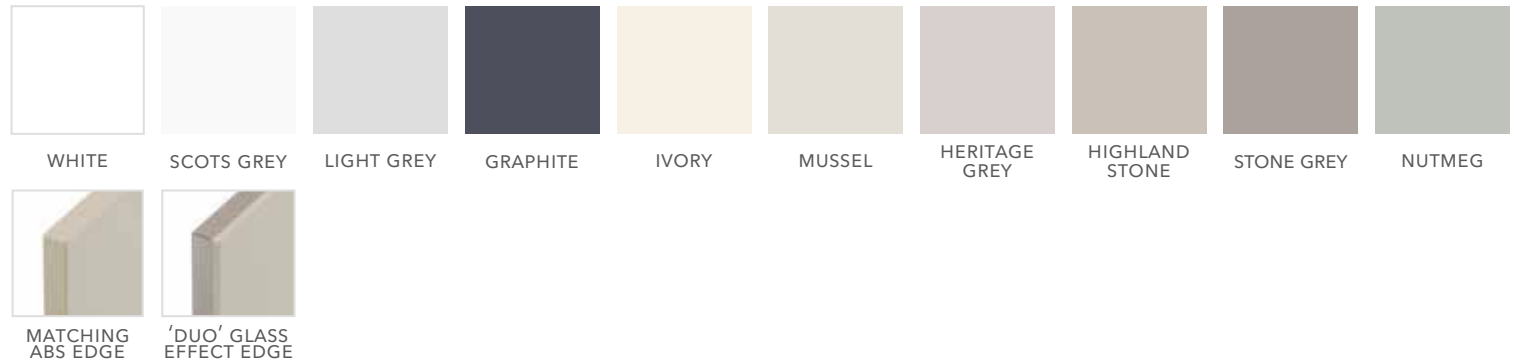

- 18mm MDF flat slab door
- High gloss acrylic face
- 1mm radius to external edges
- The reverse of the door has a textured finish
- Matching ABS solid edging